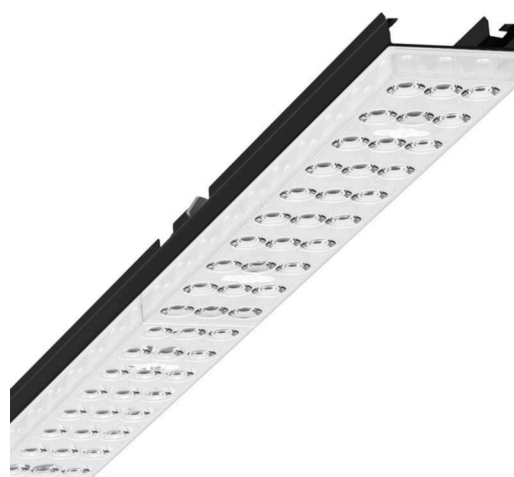

Device mount - Individual.Lens.Optic - direct wide distribution - visually continuous

Device mount made of a galvanised, profiled steel sheet; surface coated with polyester resin. Tool-free attachment with design-integrated pressure caps guarantee protection against theft and dismantling. Housing colour black RAL 9005; Direct, wide-beam light distribution using individual LED lens optic made of PMMA plastic. The single lens optics ensure absolute ease of assembly and are simple to maintain thanks to the easily cleaned surface. The inner rhythm of the 3-row single lens arrangement and the overriding device mount are perfectly in tune to guarantee a homogeneous appearance in the object. Electrical connection by means of a fixed, 3-pin, quick-fit plug connector and a free choice of phases. Integrated guide for fast contacting. They are exchangeable, permit modernisation and reliably prolong the service life of the overall system.

MECHANICS

Housing colour	black RAL 9005
Dimensions (LxWxH/DxH)	1531mm x 55mm x 33mm
Weight (net)	1.9kg
Type of installation	Mounting rail system installation, Light structure

Dimensions

L	1531 mm	Length
B	55 mm	Width
H	33 mm	Height

DEEP-LINK

<https://www.regiolux.de/en/article/19410004034>

Reference	LED 8000lm 840
ηLB	100 %
Φ ↓/↑	98 % / 2 %
UGR lat./long.	21.0 / 21.5